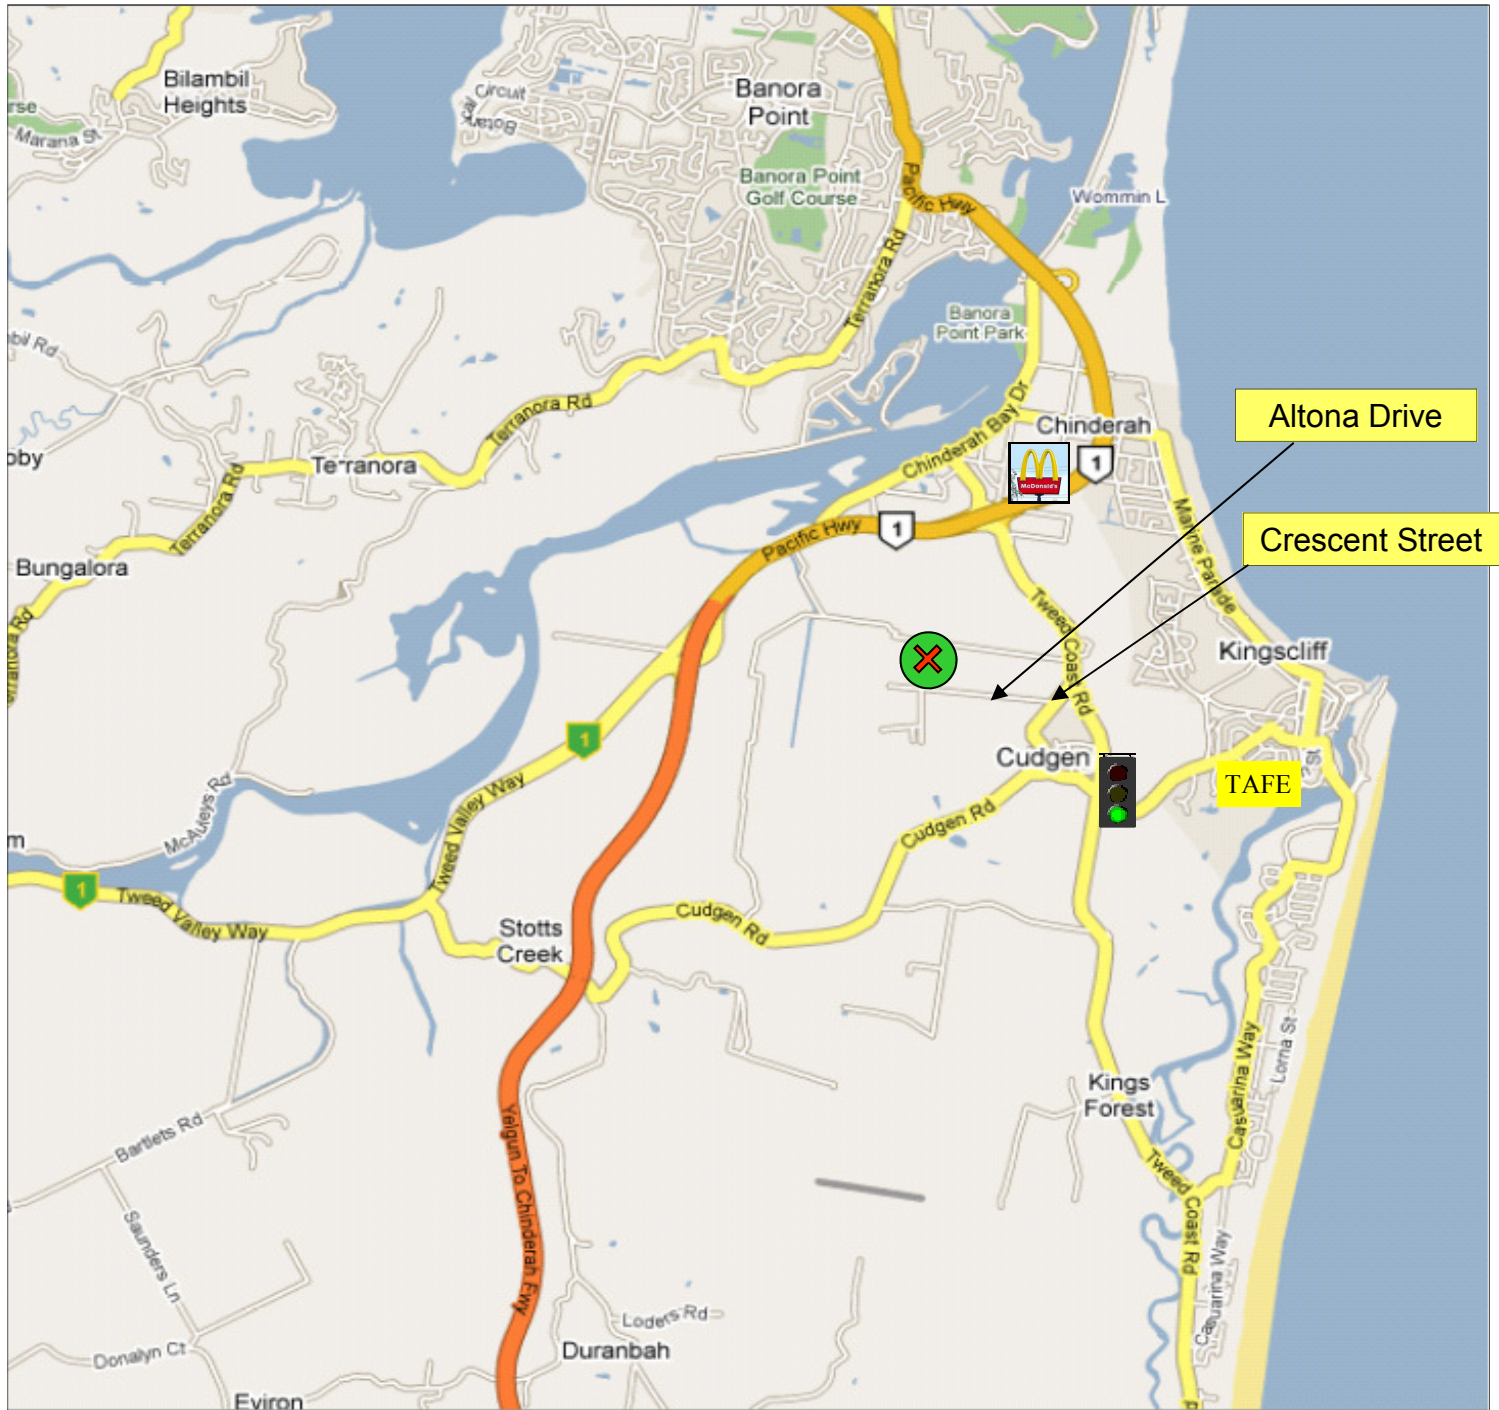

# Directions to Tweed Shire Council's Sustainable Living Centre

## **If coming from the North (e.g. Tweed Heads / Gold Coast):**

1. Take the Tweed Coast Road Exit on the Pacific Highway (Second exit after crossing the Tweed River).
2. Turn left at the roundabout onto Tweed Coast Road.
3. Travel approximately 1km and turn right into Crescent Street (if you come to a set of traffic lights you have gone too far).
4. Travel approximately 200m and turn right into Altona Drive.
5. Give way to Trucks on Altona Drive. The Sustainable Living Centre is the first building on the right.

## **If coming from the South (e.g. Byron / Ballina)**

1. Take the Chinderah Exit on the Pacific Highway (First exit after the RTA truck cameras)
2. Turn right at the roundabout (travel under the Pacific Highway) and onto Tweed Coast Road.
3. Travel approximately 1km and turn right into Crescent Street (if you come to a set of traffic lights you have gone too far).
4. Travel approximately 200m and turn right into Altona Drive.
5. Give way to Trucks on Altona Drive. The Sustainable Living Centre is the first building on the right.